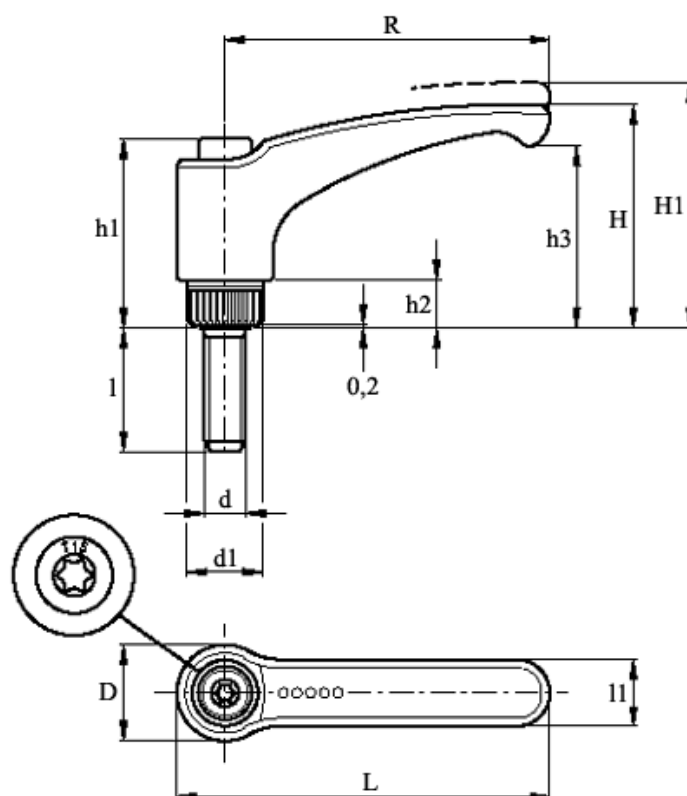

Article number: 23052345282

Description: E+G Adjustable handle
ERX.78 AV p-M10x30-C2, Orange push-button

Measures

D	=	23	l	=	30
d1	=	19	L	=	90.5
d 6g	=	M10	l1	=	16
H	=	54	Number of teeth	=	24
h1	=	45	R	=	78
H1	=	58			
h2	=	12			
h3	=	44			